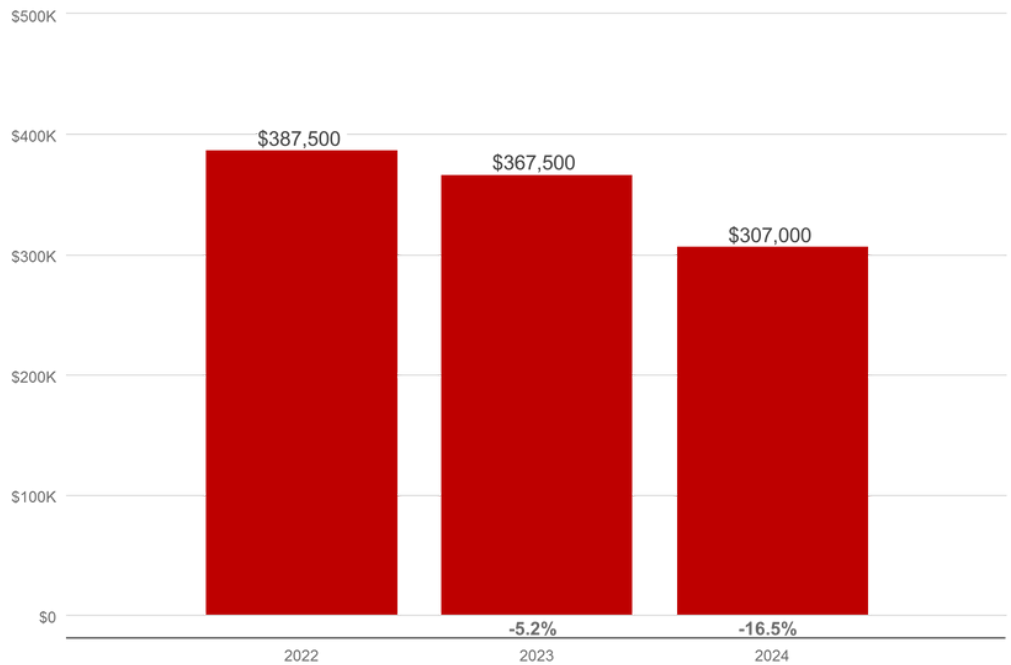

Pantego MLS Sales – Median Sales Price

Public Services:

City Hall
1614 S Bowed Rd
817-617-3700 | www.townofpantego.com

Municipal Court
2600 Miller Lane | 817-617-3733

Water
www.townofpantego.com | 817-617-3701

Parks:

Bicentennial Park-
3206 Smith Barry Rd