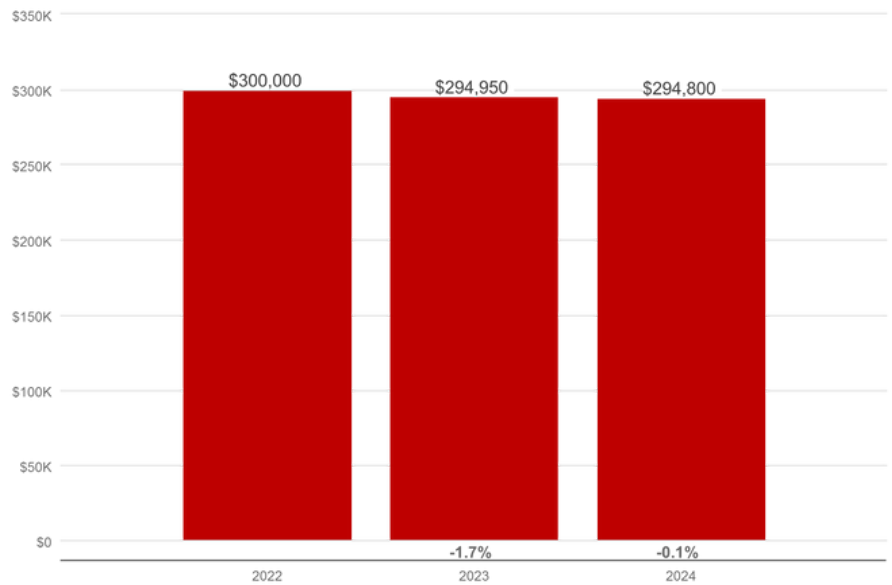

City of Watauga

www.cowtx.com

The city of Watauga is located in Tarrant county with an approximate population of 23,300 residents. Watauga is served by Birdville Independent School District.

Public Services:

City Hall

7105 Whitley Rd
817-514-5800 | www.cowtx.org

Animal Services

5203 Watauga Rd | 817-656-9614

Municipal Court

7105 Whitley Rd | 817-514-5715

Water

7105 Whitley Rd | 817-514-5705

Public Library -

7109 Whitley Rd | 817-514-5864

Parks:

Capp Smith Park

5800 Robin Dr | 817-514-5828

Birdville ISD Park

7500 Chapman Rd

Foster Village Park

6600 Starnes Rd

Hillview Park

5901 Hillview

Indian Springs Park

7901 Indian Springs

Virgil R. Anthony Sr. Park

5900 Block of Barry Dr

Watauga Skate Park

7901 Indian Springs Rd

Birdville ISD TEA Ranking: B

Watauga MLS Sales – Median Sales Price