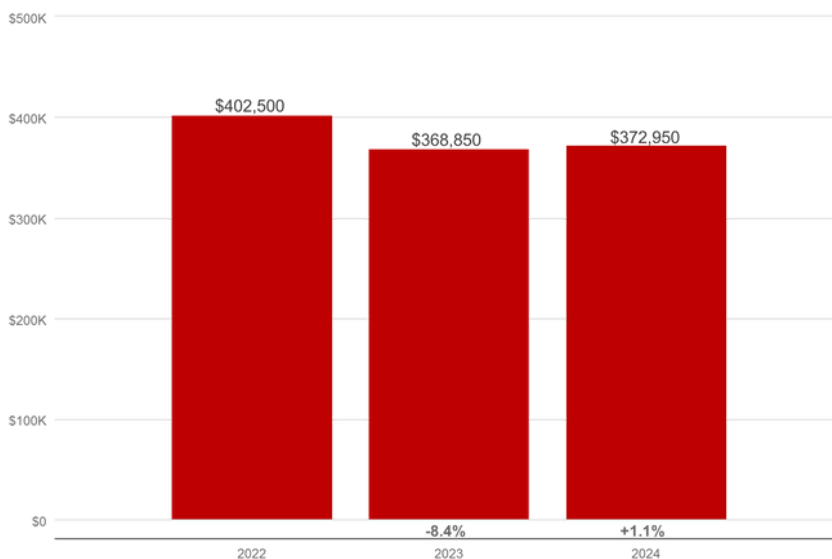

North Richland Hills MLS Sales – Median Sales Price

Tax Rate for North Richland Hills

Tarrant County: 0.187500
City: 0.489389
ISD: 1.198300

Additional taxing entities may apply based on property address.