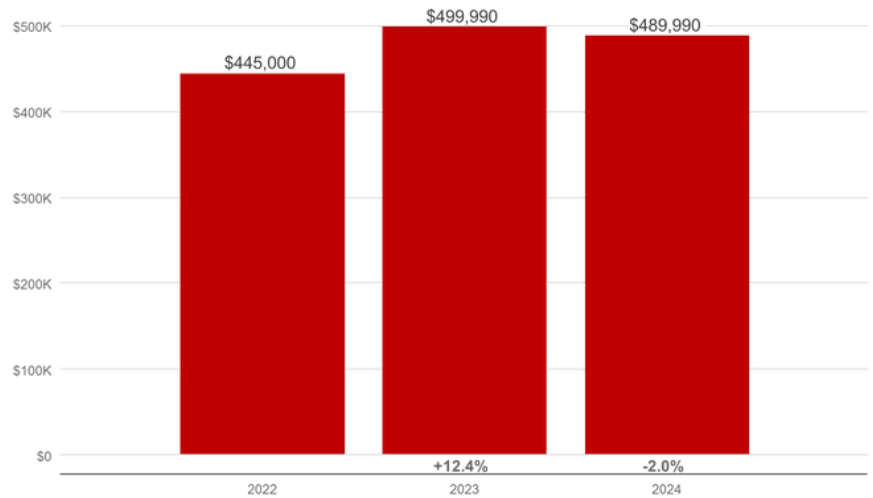

Mansfield MLS Sales – Median Sales Price

Public Services:

- **City Hall**
  1200 E Broad St | mansfieldtexas.gov
- **Animal Services**
  407 Industrial Blvd | 817-276-4799
- **Municipal Court**
  1200 E Broad St | 817-276-4200
- **Water**
  620 S Wisteria St | 817-276-4200
- **Mansfield Public Library -**
  104 S Wisteria St | 817-728-3690
- **Trash & Recycling**
  1200 E Broad St | 817-276-4200

Parks & Attractions:

- **Mansfield Activities Center (MAC)**
  www.mansfieldtexas.gov
  106 S Wisteria St | 817-728-3680
- **Clayton W. Chandler Park**
  1530 N Walnut Creek Dr
- **Donald R. Barg Park**
  1435 Whispering Spring Ln
- **Elmer W. Oliver Nature Park**
  1650 Matlock Rd
- **Mansfield National Golf Course**
  3750 National Pkwy
  www.mansfield-national.com | 817-477-3366
- **Walnut Creek Country Club**
  1151 Country Club Dr
  www.clubcorp.com | 817-473-6111
- **Hawaiian Falls**
  490 Heritage Pkwy South
  www.hfalls.com/mansfield.php | 817-853-0050
- **Fieldhouse USA**
  650 Highway 287 North
  www.mansfield.fieldhouseusa.com | 682-307-5220
- **The LOT Downtown**
  110 S Main St
  www.thelotdowntown.com | 817-225-6840
- **Mansfield Historical Museum**
  102 N Main St
  www.mansfieldhistory.org | 817-473-4250