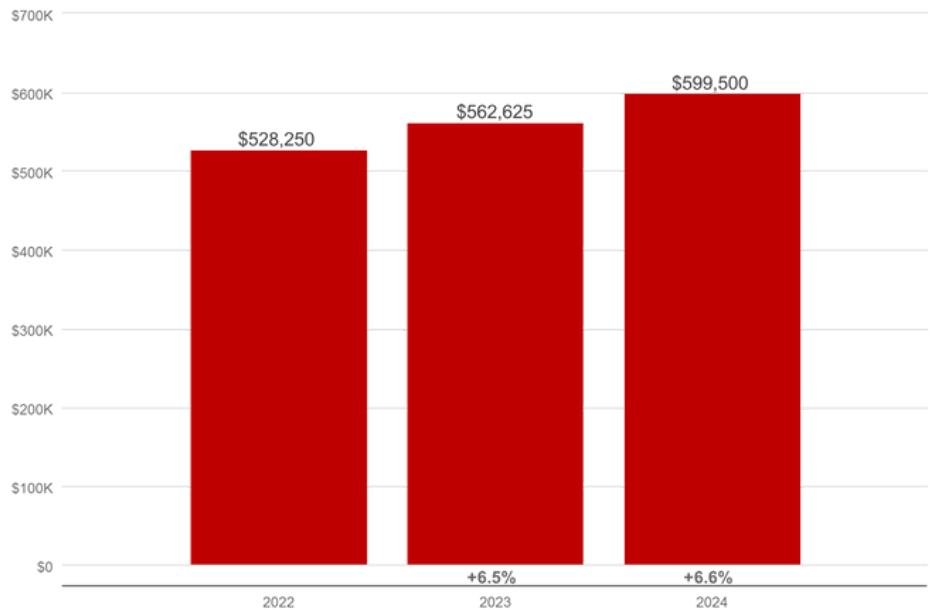

City of Grapevine

www.grapevintexas.gov

Public Services:

Hurst
City Hall
www.hursttx.com | 817-788-7000
Garbage & Recycling
817-332-7301

Eules
City Hall
www.eulesstx.com | 817-685-1422
Garbage & Recycling
817-332-7301 X7

Bedford
City of Bedford
www.bedfordtx.com | 817-952-2100
Garbage & Recycling
817-332-7301

Attractions & Parks:

Artisan Center Theater
444 E Pipeline Road - Hurst
www.artisanct.com | 817-284-1200

Bellaire Park
500 Pecan Dr - Hurst

Library Park
901 Precinct Line Road - Hurst

Central Aquatics Center
715 Mary Dr

Heritage Park
203 Cullum Dr - Eules

Bob Eden Park
901 Mid-Cities Blvd - Eules

Midway Park
300 W. Midway Dr

East End Trail Park
3700 Hastings Pl - Bedford

Quarter Lounge Arcade
1424 Brown Trail - Bedford
www.quarter-lounge.com | 469-992-2389

Dreng Axe Throwing
1825 Airport Fwy - Bedford
www.dengr.com | 817-786-7777

The city of Grapevine is located in Tarrant county with an approximate population of 50,800 residents. Grapevine is served by Grapevine-Colleyville Independent School District.

Grapevine-Colleyville ISD TEA Ranking: A

Grapevine MLS Sales – Median Sales Price