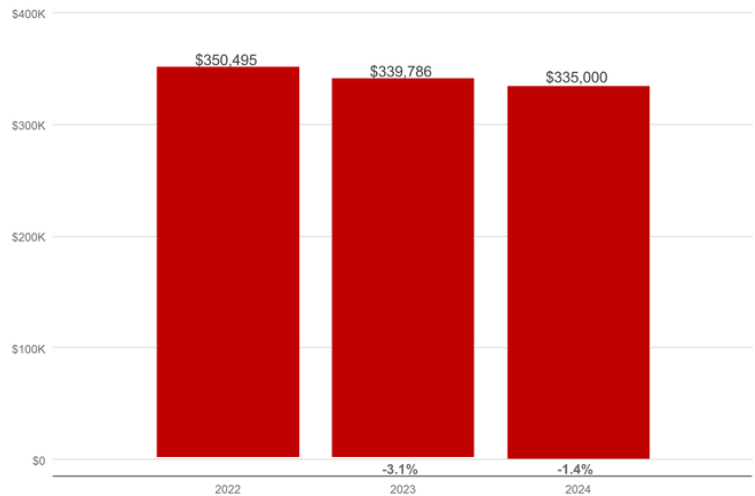

Attractions:

Bass Performance Hall
525 Commerce
www.basshall.com | 817-212-4200

Coyote Drive-In Theater
223 NE 4th St
www.coyotedrive-in.com | 817-717-7677

Fort Worth Botanic Garden
3220 Botanic Garden Blvd
www.fwbg.org | 817-392-5510

Fort Worth Museum of Science and History
1600 Gendy St
www.fwmuseum.org | 817-255-9300 Ext 417

Fort Worth Water Gardens
1502 Commerce St | 817-392-7111

Fort Worth Zoo
1989 Colonial Pkwy
www.fortworthzoo.org | 817-759-7500

Stockyards National Historic District
140 East Exchange Ave
www.fortworthstockyards.org | 817-625-9715

Texas Cowboy Hall of Fame
2515 Rodeo Plaza
www.tchhof.com | 817-626-7131

Texas Motor Speedway
3545 Lonestar Circle
www.texasmotorspeedway.com | 817-215-8500

Fort Worth ISD TEA Ranking: B

Fort Worth MLS Sales – Median Sales Price