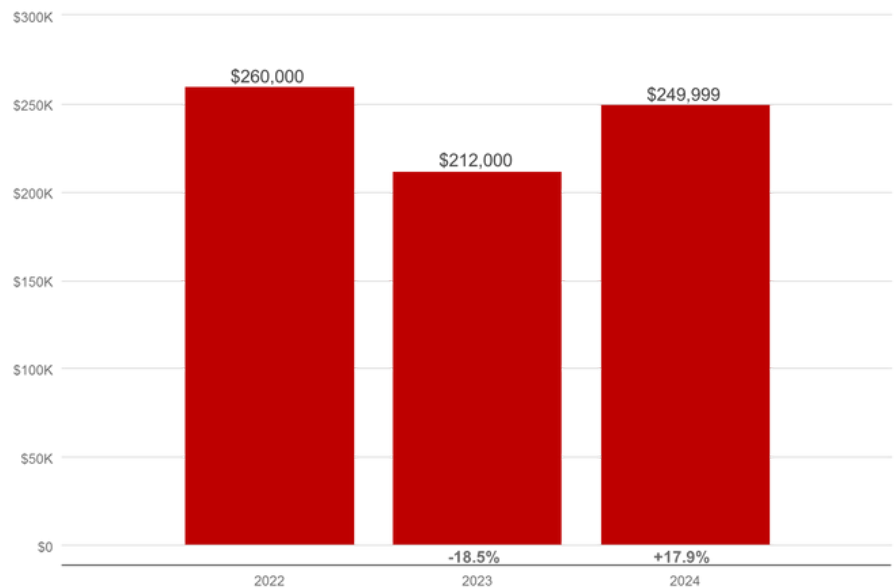

City of Forest Hill

www.foresthilltx.org

Forest Hill is a suburb of Fort Worth in Tarrant county with an approximate population of 13,000 residents. The city is served partly by Everman Independent School District and partly by Fort Worth Independent School District.

Public Services:

- **City Hall**
  3219 E California Pkwy
  817-568-3000 | www.foresthilltx.org
- **Municipal Court**
  3219 E California Pkwy | 817-568-3000
- **Water**
  www.foresthilltx.org | 817-568-3000
- **Public Library**
  6962 Forest Hill Dr
  817-551-5354 | www.foresthilllibrary.org

Parks:

- **Forest Hill Memorial Park-**
  4503 Forest Hill Cir
- **Griggs South Creek Linear Park-**
  Griggs St
- **Jerline McClellan Harvey Park-**
  3230 Valley Forge Trail
- **Jewell Blanton Kelly Park-**
  Anglin Dr

Forest Hill LS Sales – Median Sales Price