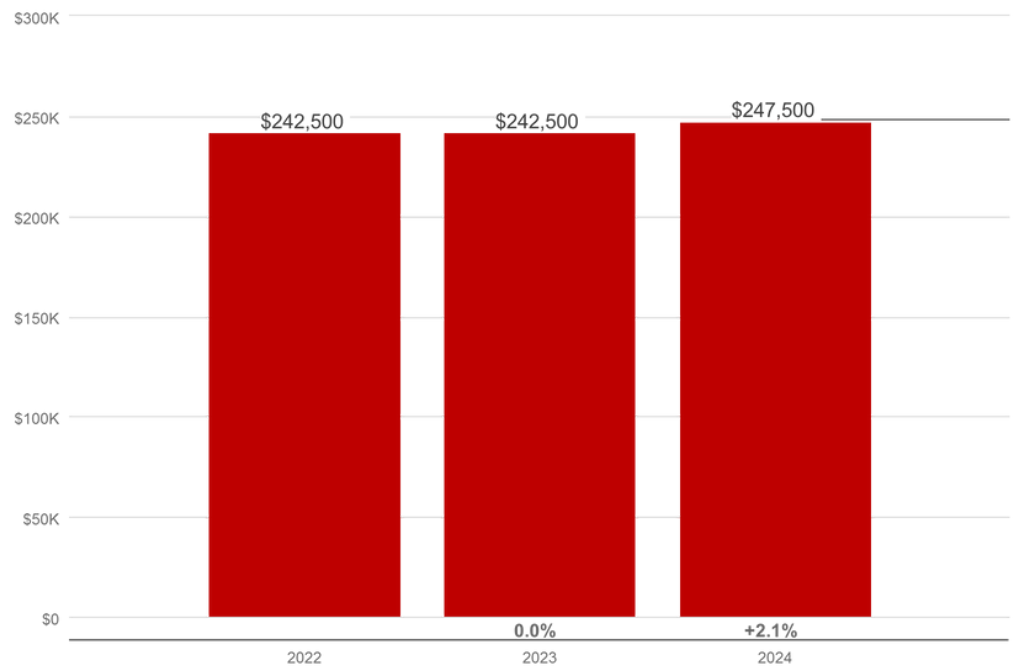

City of Everman

www.evermantx.us

Everman is located in Tarrant county with an approximate population of 6000 residents. Everman is served by Everman Independent School District.

Everman ISD TEA Ranking: B

Everman MLS Sales – Median Sales Price

Public Services:

City Hall

212 N Race St

817-293-0525 | www.evermantx.us

Municipal Court

212 N Race St | 817-293-0588

Water

www.evermantx.us | 817-293-0525

Public Library

100 N Race St

817-551-0726 | www.evermantx.us/library

Parks:

Clyde Pittman Park-

333-451 N Race St

Johnson Park-

2000 Everman Pkwy