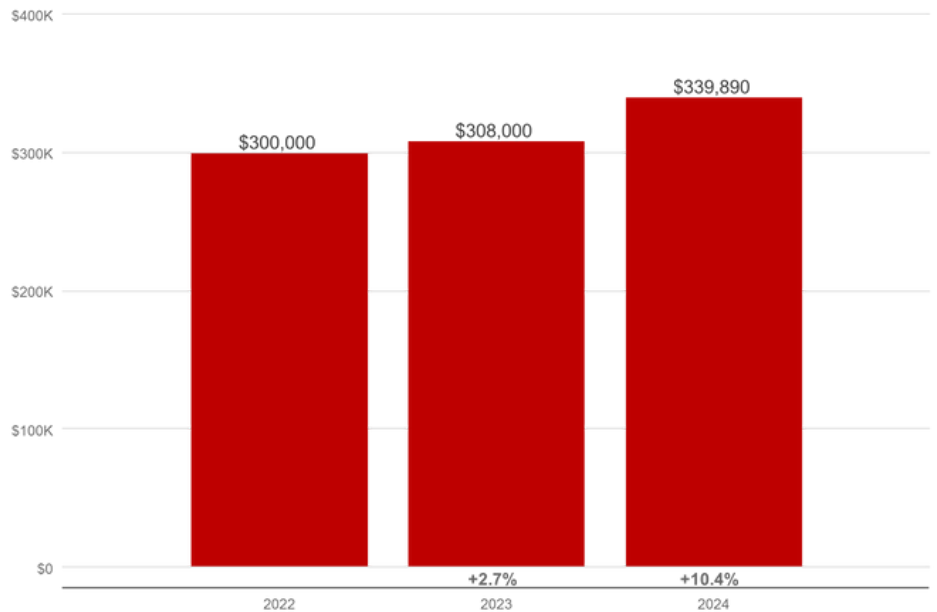

Crowley MLS Sales – Median Sales Price

Crowley High School

 Home of the Eagles 

Tax Rate Crowley

Tarrant County: 0.187500

City: 0.608300

ISD: 1.255200

Additional taxing entities may apply based on property address.