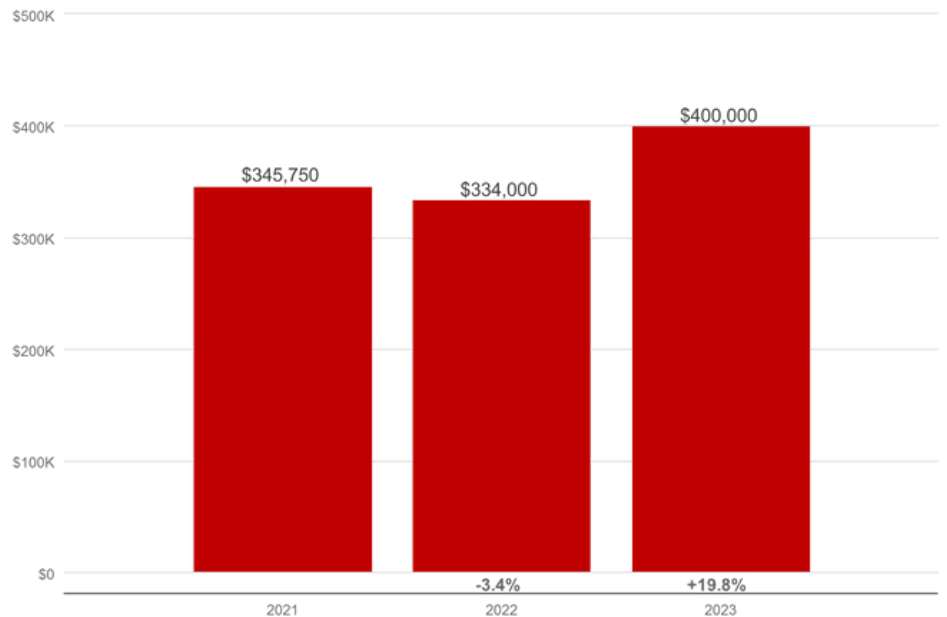

Town of Pantego

www.townofpantego.com

Pantego is a town in Tarrant county with an approximate population of 2500 residents. The town is served by Arlington Independent School District.

Arlington ISD TEA Ranking: B

Pantego MLS Sales – Median Sales Price

Public Services:

City Hall

1614 S Bowed Rd
817-617-3700 | www.townofpantego.com

Municipal Court

2600 Miller Lane | 817-617-3733

Water

www.townofpantego.com | 817-617-3701

Parks:

Bicentennial Park-

3206 Smith Barry Rd