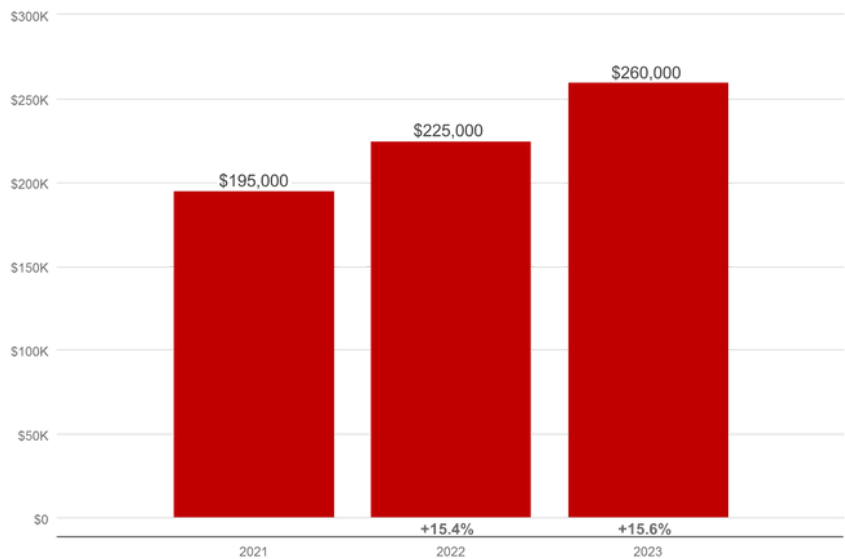

White Settlement MLS Sales – Median Sales Price