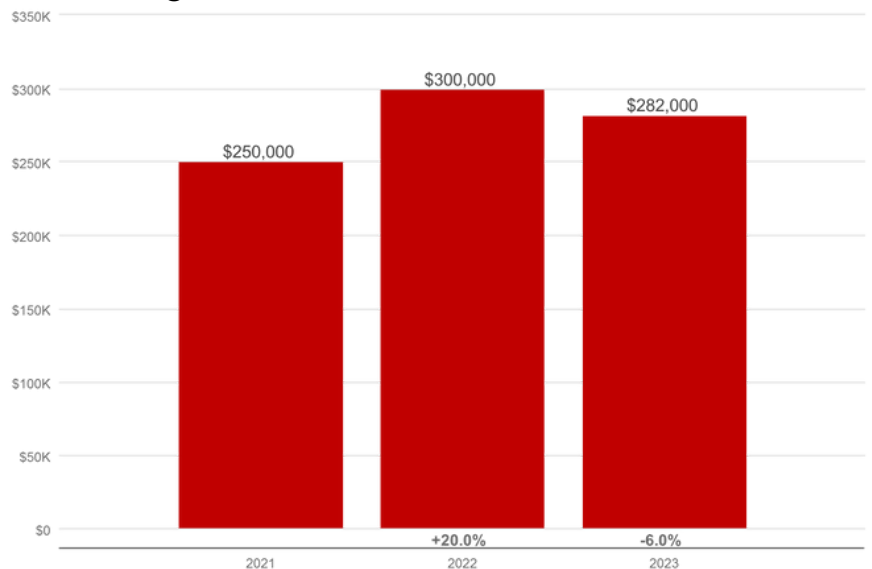

City of Watauga

www.cowtx.com

The city of Watauga is located in Tarrant county with an approximate population of 23,300 residents. Watauga is served by Birdville Independent School District.

Public Services:

City Hall

7105 Whitley Rd
817-514-5800 | www.cowtx.com

Animal Services

5203 Watauga Rd | 817-656-9614

Municipal Court

7105 Whitley Rd | 817-514-5715

Water

7105 Whitley Rd | 817-514-5705

Public Library -

7109 Whitley Rd | 817-514-5864

Parks:

Capp Smith Park

5800 Robin Dr | 817-514-5828

Birdville ISD Park

7500 Chapman Rd

Foster Village Park

6600 Starnes Rd

Hillview Park

5901 Hillview

Indian Springs Park

7901 Indian Springs

Virgil R. Anthony Sr. Park

5900 Block of Barry Dr

Watauga Skate Park

7901 Indian Springs Rd

Birdville ISD TEA Ranking: B

Watauga MLS Sales – Median Sales Price