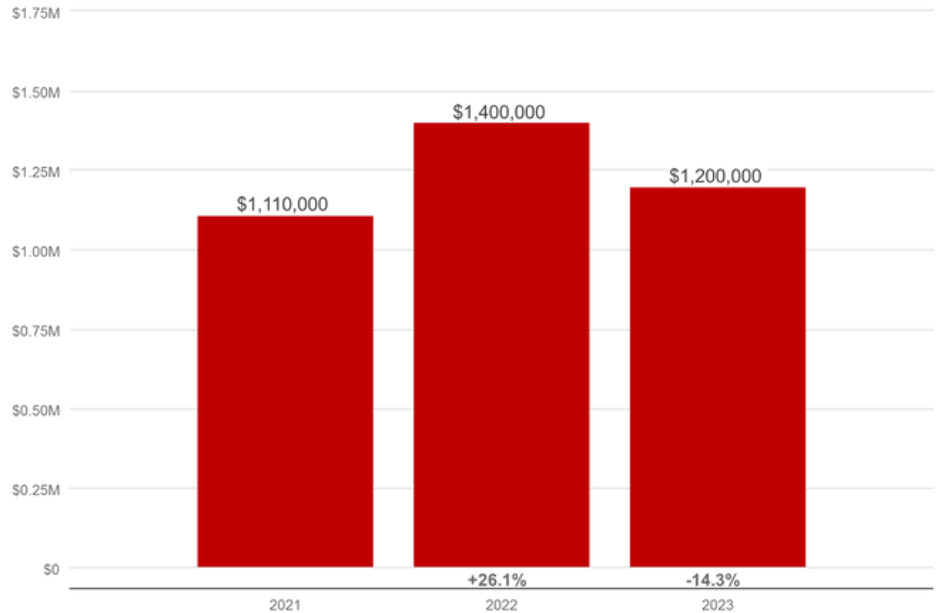

3901 N White Chapel Blvd

For this and other forms,
please scan QR code

Southlake MLS Sales – Median Sales Price

Carroll ISD TEA Ranking: **A**

Carroll High School

Tax Rate for Southlake

Tarrant County: 0.194500