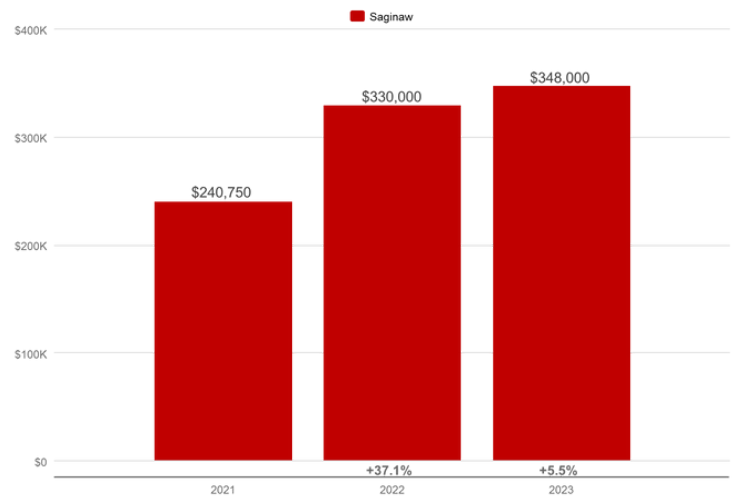

**Sagewood Park -**  
1051 Sagewood Dr

**William Houston -**  
700 Park Center Blvd

**Willow Creek Park -**  
101 Knowles Dr

**Eagle Mt-Saginaw ISD TEA Ranking: B**

**Saginaw MLS Sales – Median Sales Price**