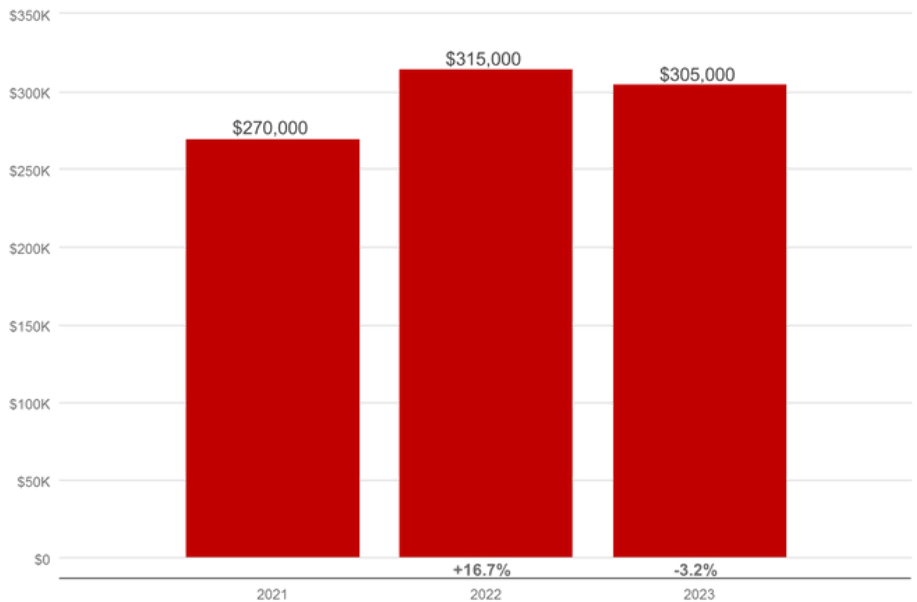

City of Richland Hills

www.richlandhills.com

Richland Hills is a city in Tarrant county and has an approximate population of 8600 residents. Richland Hills is served by Birdville Independent School District.

Public Services:

- **City Hall-**
  3200 Diana Dr
  817-616-3800 | www.richlandhills.com
- **Water -**
  817-616-3820 | www.richlandhills.com
- **Municipal Court-**
  3200 Diana Dr
  817-616-3825 | www.richlandhills.com
- **Public Library -**
  6724 Rena Dr
  817-616-3760 | www.richlandhills.com

Parks & Attractions nearby:

- **Creek Trail Park -**
  3925 Airline Dr
- **Kate Baker Park -**
  3555 Vance Rd
- **Rosebud Park-**
  2751 Rosebud Ln
- **The Link Plaza -**
  6750 Baker Blvd
- **Windmill Park -**
  6936 Park Place Dr

Richland Hills LS Sales – Median Sales Price

Birdville ISD TEA Ranking: B