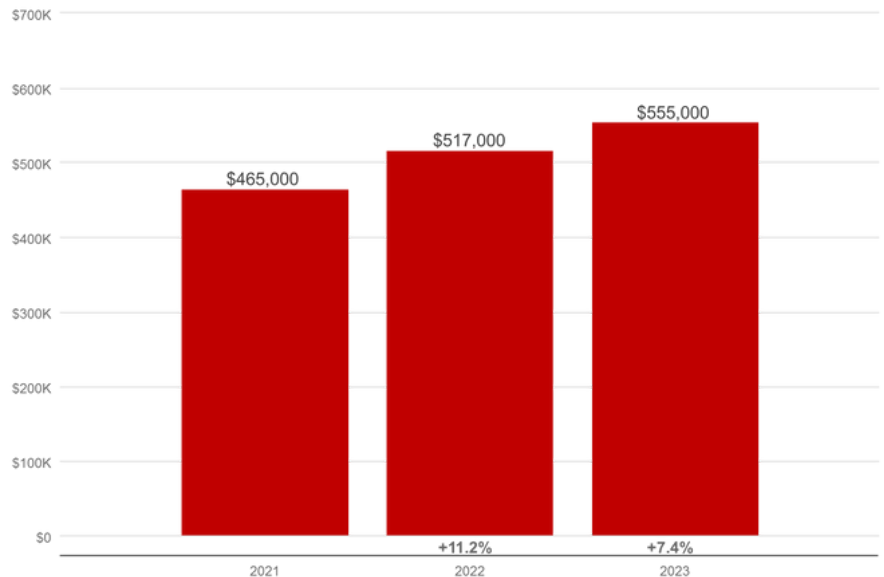

City of Grapevine

www.grapevintexas.gov

Public Services:

Hurst
City Hall
www.hursttx.com | 817-788-7000
Garbage & Recycling
817-332-7301

Eules
City Hall
www.eulesstx.com | 817-685-1422
Garbage & Recycling
817-332-7301 X7

Bedford
City of Bedford
www.bedfordtx.com | 817-952-2100
Garbage & Recycling
817-332-7301

Attractions & Parks:

Artisan Center Theater
444 E Pipeline Road - Hurst
www.artisanct.com | 817-284-1200

Bellaire Park
500 Pecan Dr - Hurst

Library Park
901 Precinct Line Road - Hurst

Central Aquatics Center
715 Mary Dr

Heritage Park
203 Cullum Dr - Eules

Bob Eden Park
901 Mid-Cities Blvd - Eules

Midway Park
300 W. Midway Dr

East End Trail Park
3700 Hastings Pl - Bedford

Quarter Lounge Arcade
1424 Brown Trail - Bedford
www.quarter-lounge.com | 469-992-2389

Dreng Axe Throwing
1825 Airport Fwy - Bedford
www.dengr.com | 817-786-7777

The city of Grapevine is located in Tarrant county with an approximate population of 50,800 residents. Grapevine is served by Grapevine-Colleyville Independent School District.

Grapevine-Colleyville ISD TEA Ranking: A

Grapevine MLS Sales – Median Sales Price