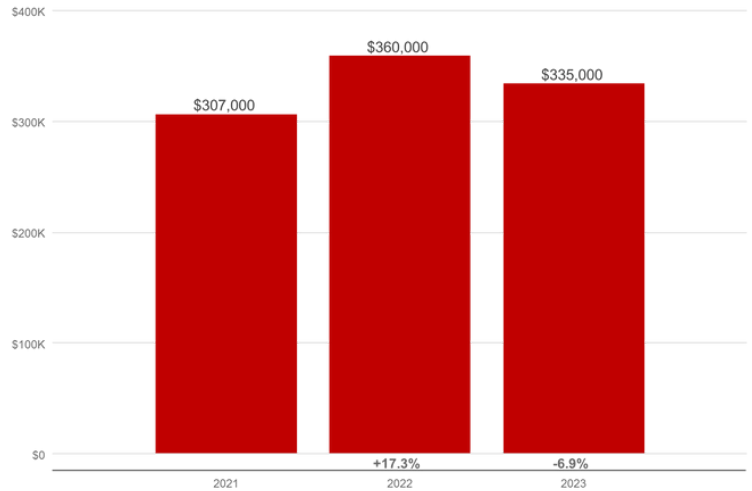

City of Fort Worth

www.fortworthtexas.gov

The city of Fort Worth is located in Tarrant county with an approximate population of 935,000 residents. Fort Worth is served by Fort Worth Independent School District.

Fort Worth ISD TEA Ranking: B

Fort Worth MLS Sales – Median Sales Price