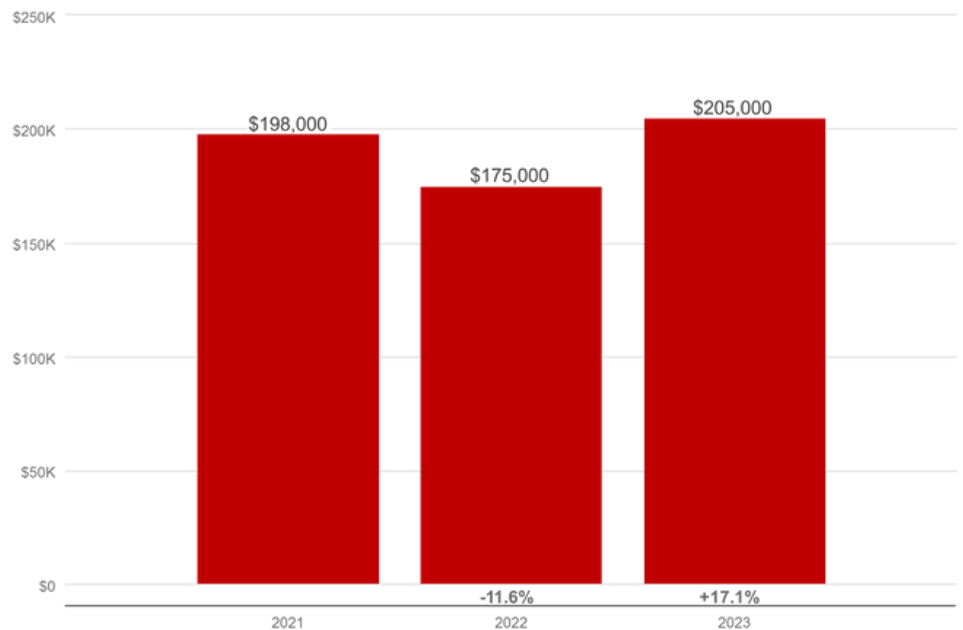

City of Everman

www.evermantx.us

Everman is located in Tarrant county with an approximate population of 6000 residents. Everman is served by Everman Independent School District.

Everman ISD TEA Ranking: B

Everman MLS Sales – Median Sales Price

Public Services:

City Hall

212 N Race St

817-293-0525 | www.evermantx.us

Municipal Court

212 N Race St | 817-293-0588

Water

www.evermantx.us | 817-293-0525

Public Library

100 N Race St

817-551-0726 | www.evermantx.us/library

Parks:

Clyde Pittman Park-

333-451 N Race St

Johnson Park-

2000 Everman Pkwy