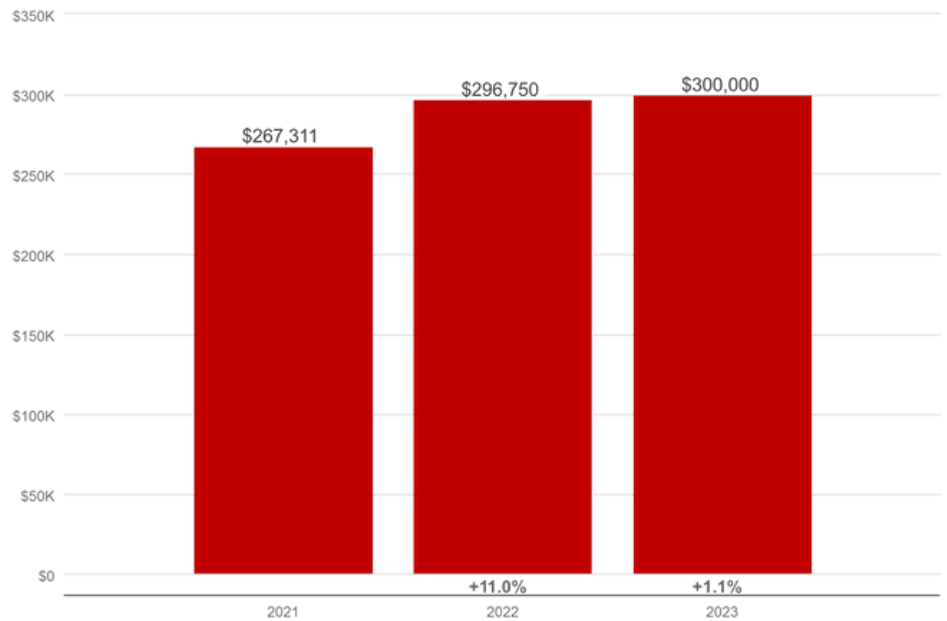

Crowley MLS Sales – Median Sales Price

Crowley High School

 Home of the Eagles 

Tax Rate Crowley

Tarrant County: 0.194500

City: 0.594890

ISD: 1.257500

Additional taxing entities may apply based on property address.