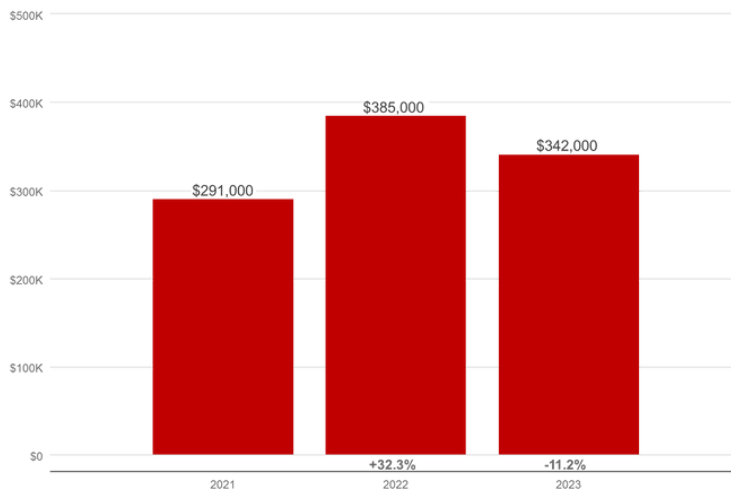

Azle ISD TEA Ranking: B

Azle MLS Sales – Median Sales Price