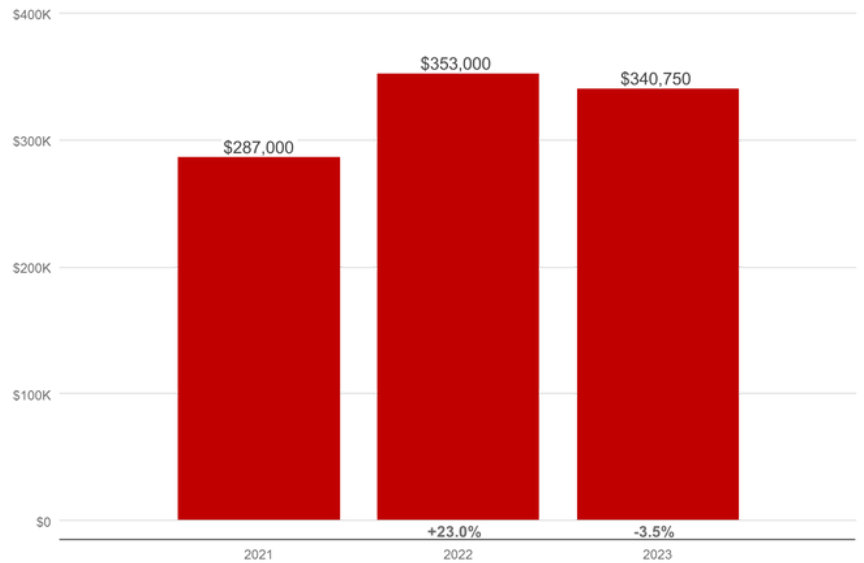

Arlington MLS Sales – Median Sales Price

Public Services:

Police Department

620 W Division St | arlingtontx.gov
817-274-4444 (Non-emergency number)

Animal Services

1000 SE Green Oaks Blvd | 817-459-5898

Municipal Court

101 S Mesquite St | 817-459-6777

Water Resources Department

1100 SW Green Oaks Blvd | 817-275-5931

Arlington Public Library

www.arlingtonlibrary.org
100 S Center St | 817-459-6900

Trash & Recycling

800 Mosier Valley Rd | 817-317-2000

Attractions:

Arlington Museum of Art

201 W Main St | arlingtonmuseum.org
817-275-4600

Arlington Music Hall

www.arlingtonmusichall.net
224 N Center St | 817-226-4400

AT&T Stadium

www.attstadium.com
1 AT&T Way | 817-892-4000

Globe Life Field

www.mlb.com/rangers/ballpark/globe-life-field
734 Stadium Dr | 817-553-1972

Six Flags Hurricane Harbor

www.sixflags.com/hurricaneharbortexas
1800 E Lamar Blvd | 817-640-8900

Six Flags Over Texas

www.sixflags.com/overtexas
2201 E Road to Six Flags St | 817-640-8900