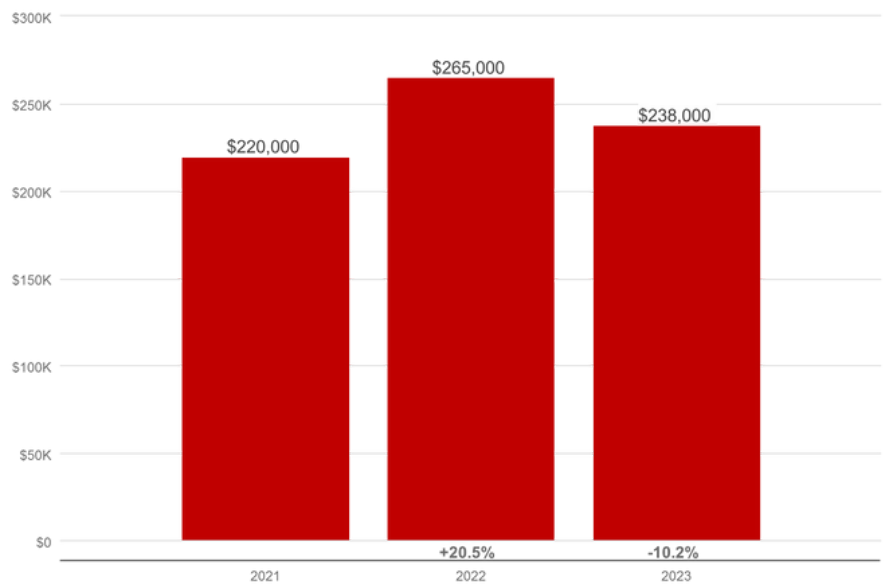

Jewell Blanton Kelly Park-

Anglin Dr

Forest Hill LS Sales – Median Sales Price

Everman ISD TEA Ranking: B

Everman Joe C. Bean High School

For this and other forms,
please scan QR code

Tax Rate for Forest Hill