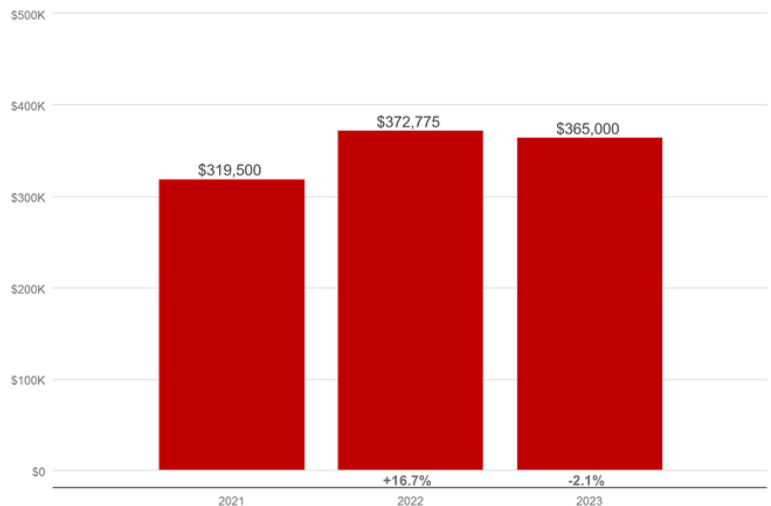

Burleson ISD TEA Ranking: **B**

Burleson MLS Sales – Median Sales Price

Tax Rate for Burleson

Johnson County: 0.368455

Tarrant County: 0.224

City: 0.657200

ISD: 1.442900

** Additional taxing entities may apply based on property address. **